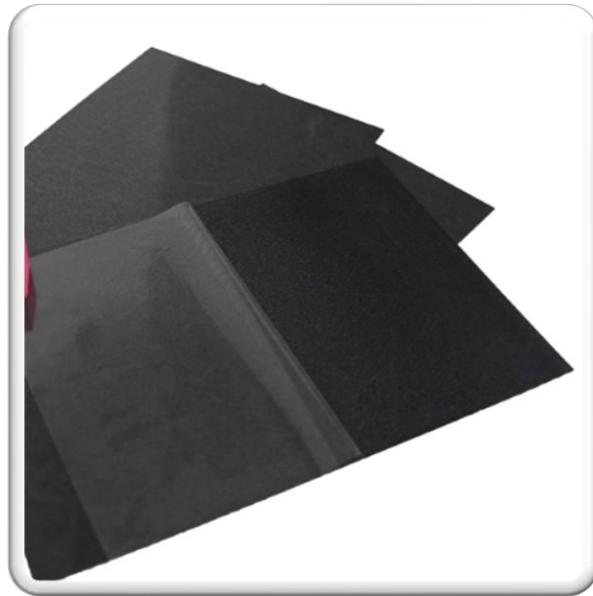

PVC album sheet

- Thickness: 0.3-2mm