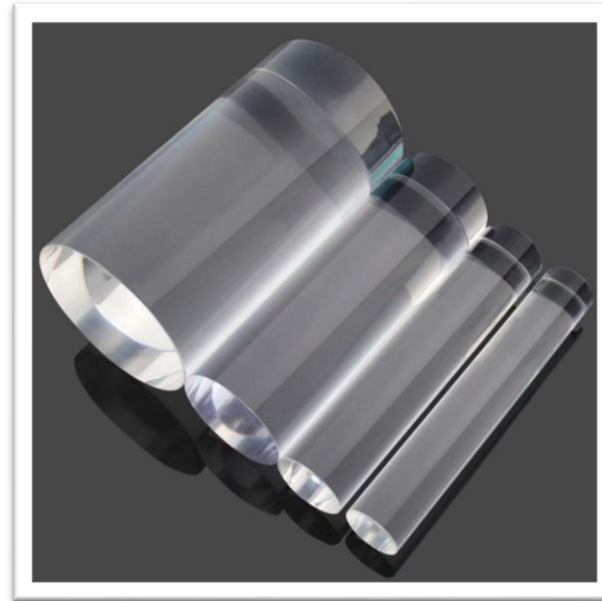

Acrylic tube and Acrylic rod

- Different diameter and length
- Clear and different colors