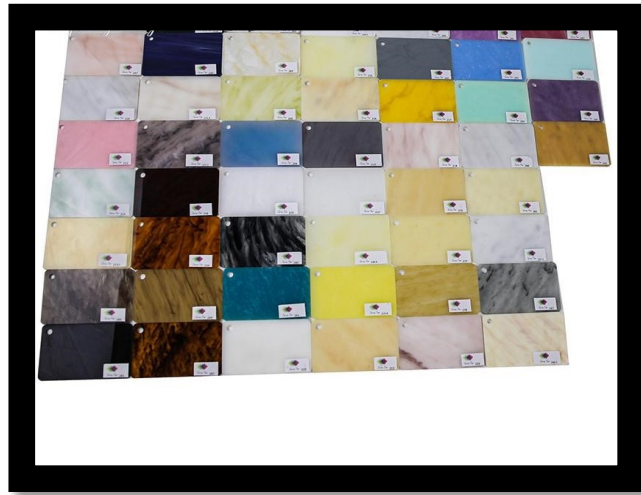

UPCOMING PRODUCT

marble, glitter and wood acrylic sheet

- Size: 1220*2440
- Popular thickness:3mm
- For decortion